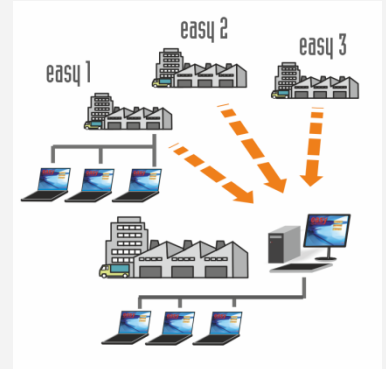

EASY EVENNESS TESTER...simply EASY

Only the EASY Evenness Tester offers you the **FREE LAN CONNECTION!**

EASY database is based on **Open SQL Server database**. What that mean? The database is done in SQL principle and all data can be exported easily to other computers / databases. All parameters are with **OPEN access** so that permit the **FREE LAN connection**. The reports can be globally read **ON – LINE** and in **REAL – Time**.